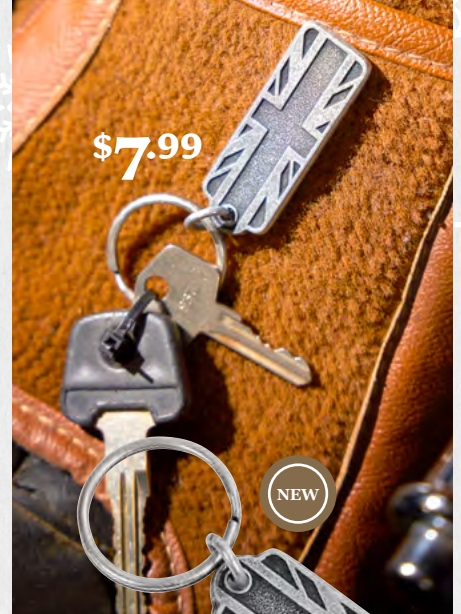

$7.99

UNION JACK KEYCHAIN

Small and rugged, this new keychain exemplifies the British automotive spirit. Made from a durable and dense alloy, the Union Jack design is showcased uniquely in the rustic casting. The natural wear that comes with time will only make it shine ever brighter. Perfect for any British Classic, you'll be proud to add this to your keys. They also make the perfect gift for a like-minded friend or new club member.

Key Chain - Union Jack 009-238 $7.99