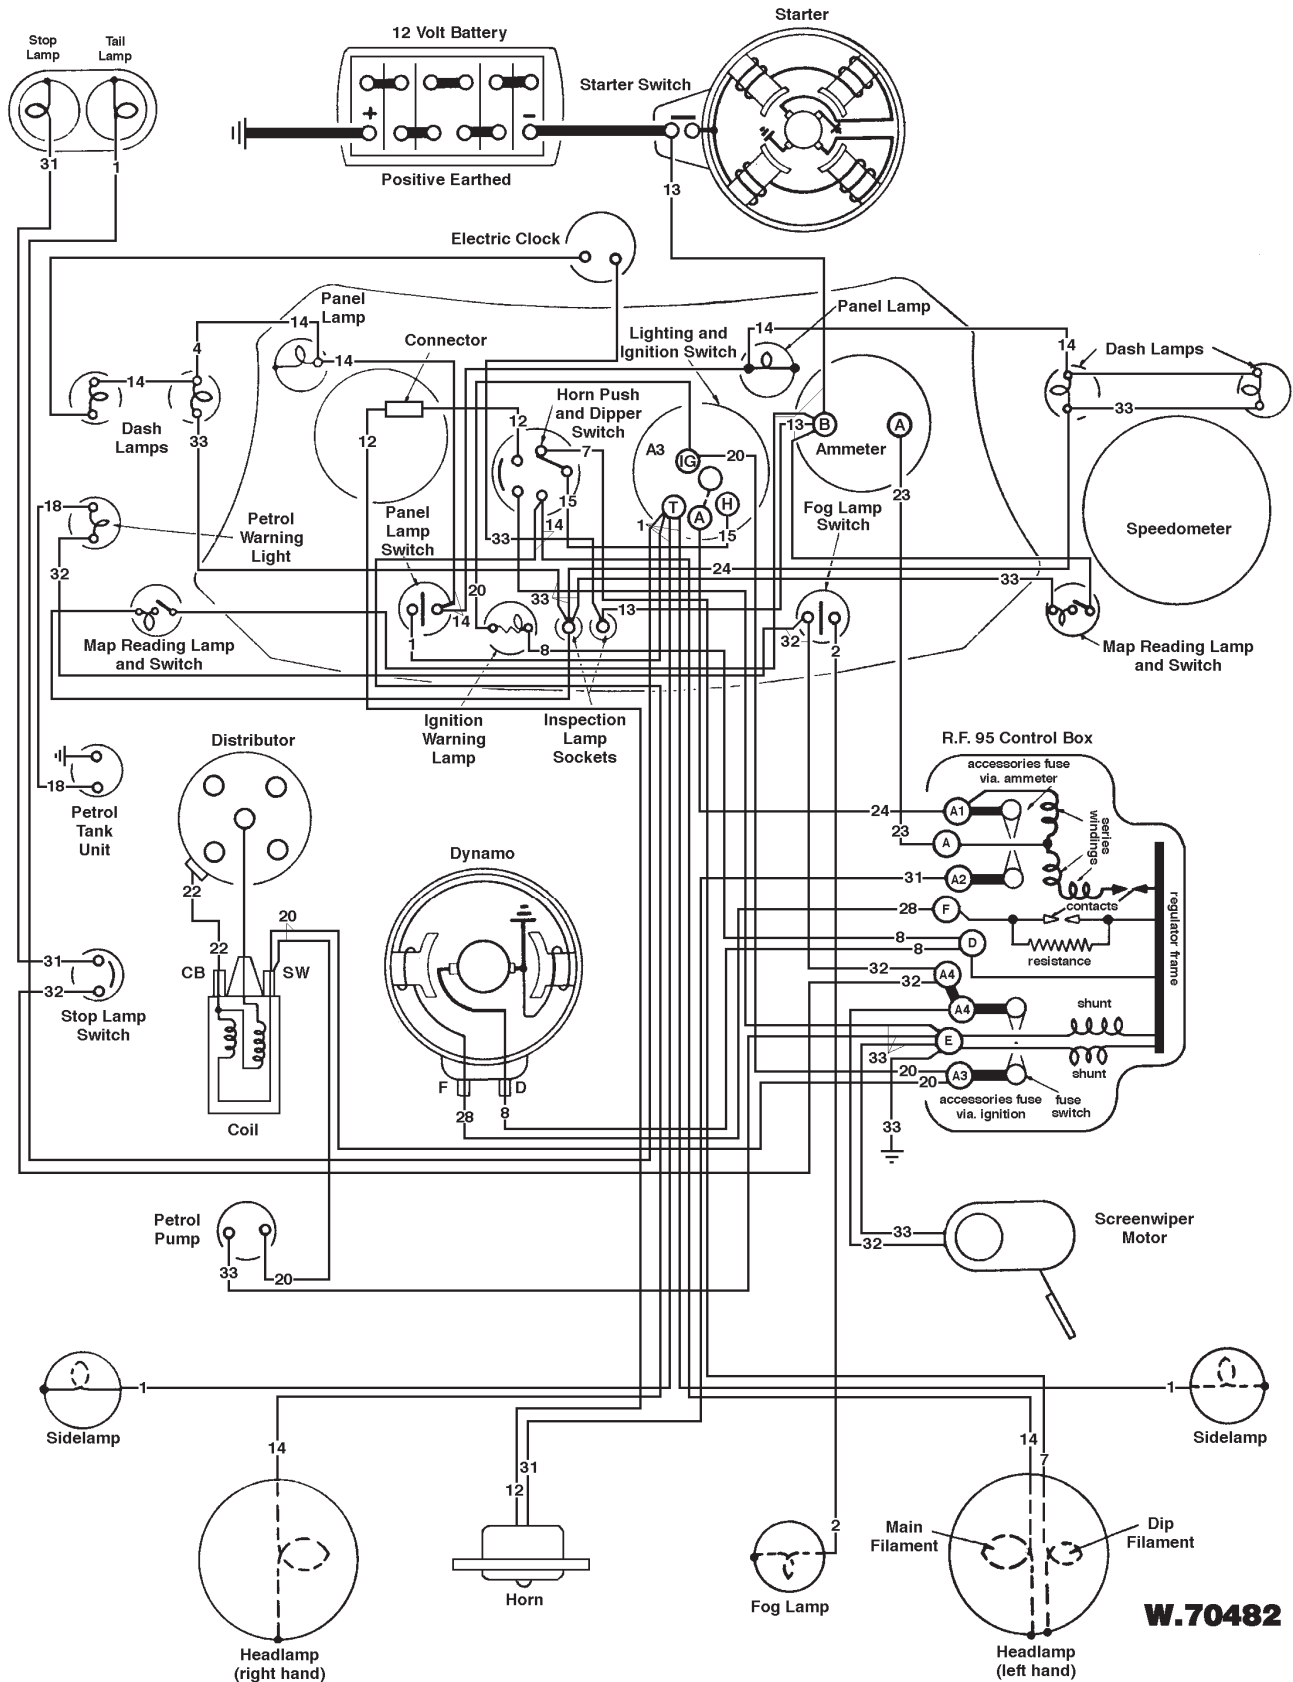

MG Midget: Series TC Wiring Diagram (Chassis # TC 3414 onwards, no turn signals) Part# 357-025

W.70482

MOSS MOTORS, LTD.

P.O. Box 847 440 Rutherford Street Goleta, California 93117 (800) 235-6954 FAX (805) 692-2525
Instruction sheet #980-129 11/97

MG Midget: Series TC Wiring Diagram
(Chassis # TC 3414 onwards, no turn signals)
Part# 357-025
Key to Wire Colors

1	Red	18	Blue/Purple
2	Red/Yellow	19	Blue/Black
3	Red/Blue	20	White
4	Red/White	21	White/Green
5	Red/Green	22	White/Brown
6	Red/Brown	23	White/Purple
7	Red/Black	24	White/Black
8	Yellow	25	Green
9	Yellow/Blue	26	Green/Brown
10	Yellow/Green	27	Green/Purple
11	Yellow/Brown	28	Green/Black
12	Yellow/Purple	29	Brown
13	Yellow/Black	30	Brown/Purple
14	Blue	31	Purple
15	Blue/White	32	Purple/Black
16	Blue/Green	33	Black
17	Blue/Brown		