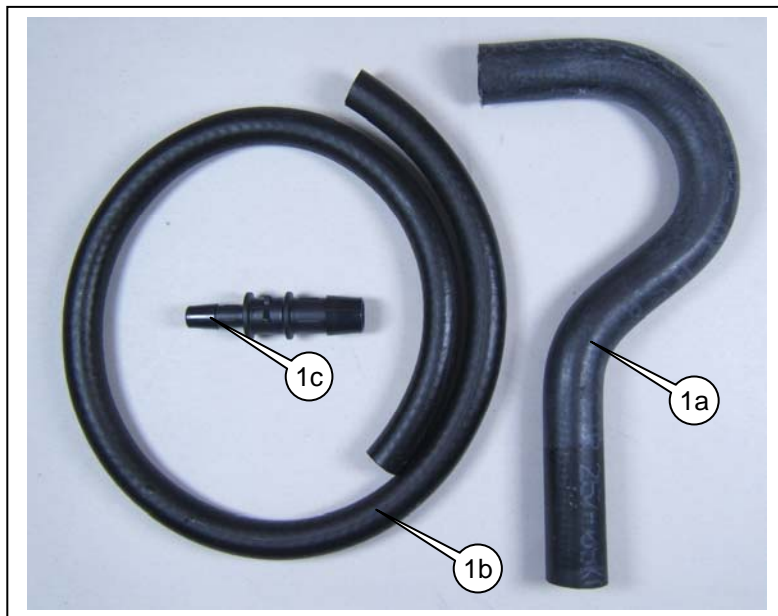

1 **Supplemental Information**
2 **for**
3 **367-405 or CAM1388 Hose, Oil Separator to Breather, OE**
4 **367-400 Hose Kit, Oil Separator to Breather, Replacement**
5 **MGB, 1975 on**

6 **About this hose...**

7 *The original hose fitted to the MGB*
8 *(CAM1388) was formed with two different*
9 *sized ends. The hose ID was 1/2" at the*
10 *oil separator (on engine) and 5/16" ID at*
11 *the carb end. That hose is no longer*
12 *available, and given the limited demand, it*
13 *is unlikely that anyone will reproduce it.*

14
15 *Other replacement hoses consist of a*
16 *length of 1/2" hose, with one hose clamp;*
17 *the idea being to squeeze the 1/2" hose*
18 *down to 5/16" at the carburettor. This*
19 *solution was considered, and discarded as*
20 *less than ideal.*

21
22 *We have come up with a kit consisting of*
23 *two hoses and a black hose barb. No*
24 *hose clamps are included (or necessary)*
25 *because the hose is not pressurized.*
26

27 **Contents of Kit**

Ref	Moss US	Moss Europe	Description	Quantity
1a	052-256	NCA	HOSE, MOLDED, 1/2" HOSE	1 Each
1b	434-450	NCA	HOSE, FUEL, 5/16 IN, PER INCH	24 Inch
1c	052-462	NCA	ADAPTER,HOSE BARB, 5/16 TO 1/2	1 Each

28
29
30
31
32
33
34 *Although every effort has been made to ensure the accuracy and clarity of this information, any suggestions*
35 *that you may have that will improve the information (especially detailed installation notes) are welcome.*

36 *Please use the simple email form on the "Contact Us" page on the Moss website:*

<http://www.mossmotors.com/AboutMoss/ContactUs.aspx>

If you prefer, you may call our Technical Services Department at 805-681-3411. So many people call us for help that we are often not able to answer the calls as fast as we'd like, and you may be asked to leave a message. We apologize in advance for the inconvenience. We will get back to you within 2 business days.

Moss Motors, Ltd.

440 Rutherford Street, Goleta, California 93117
In the US & Canada Toll Free (800) 667-7872 FAX (805) 692-2510 (805) 681-3400

Moss Europe Ltd.

Hampton Farm Industrial Estate, Hampton Road West, Hanworth Middlesex, TW13 6DB
In the UK: 020-8867-2020 FAX:- 020-8867-2030