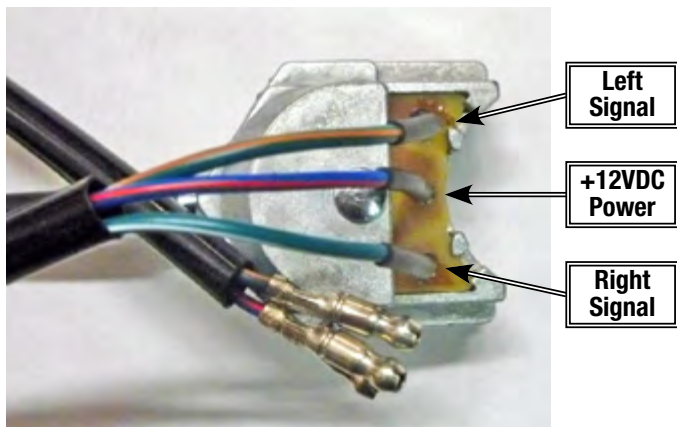

Installation Tip

Turn Signal Switch

PART # 560-080

The switch function is correct. The Wire Color Code/Pinout is not correct.

Switch	Wire Harness	Function
Green/Orange	Green/Red	Left Signal
Blue/Red	Green/Brown	+12VDC Power
Green/White	Green/White	Right Signal